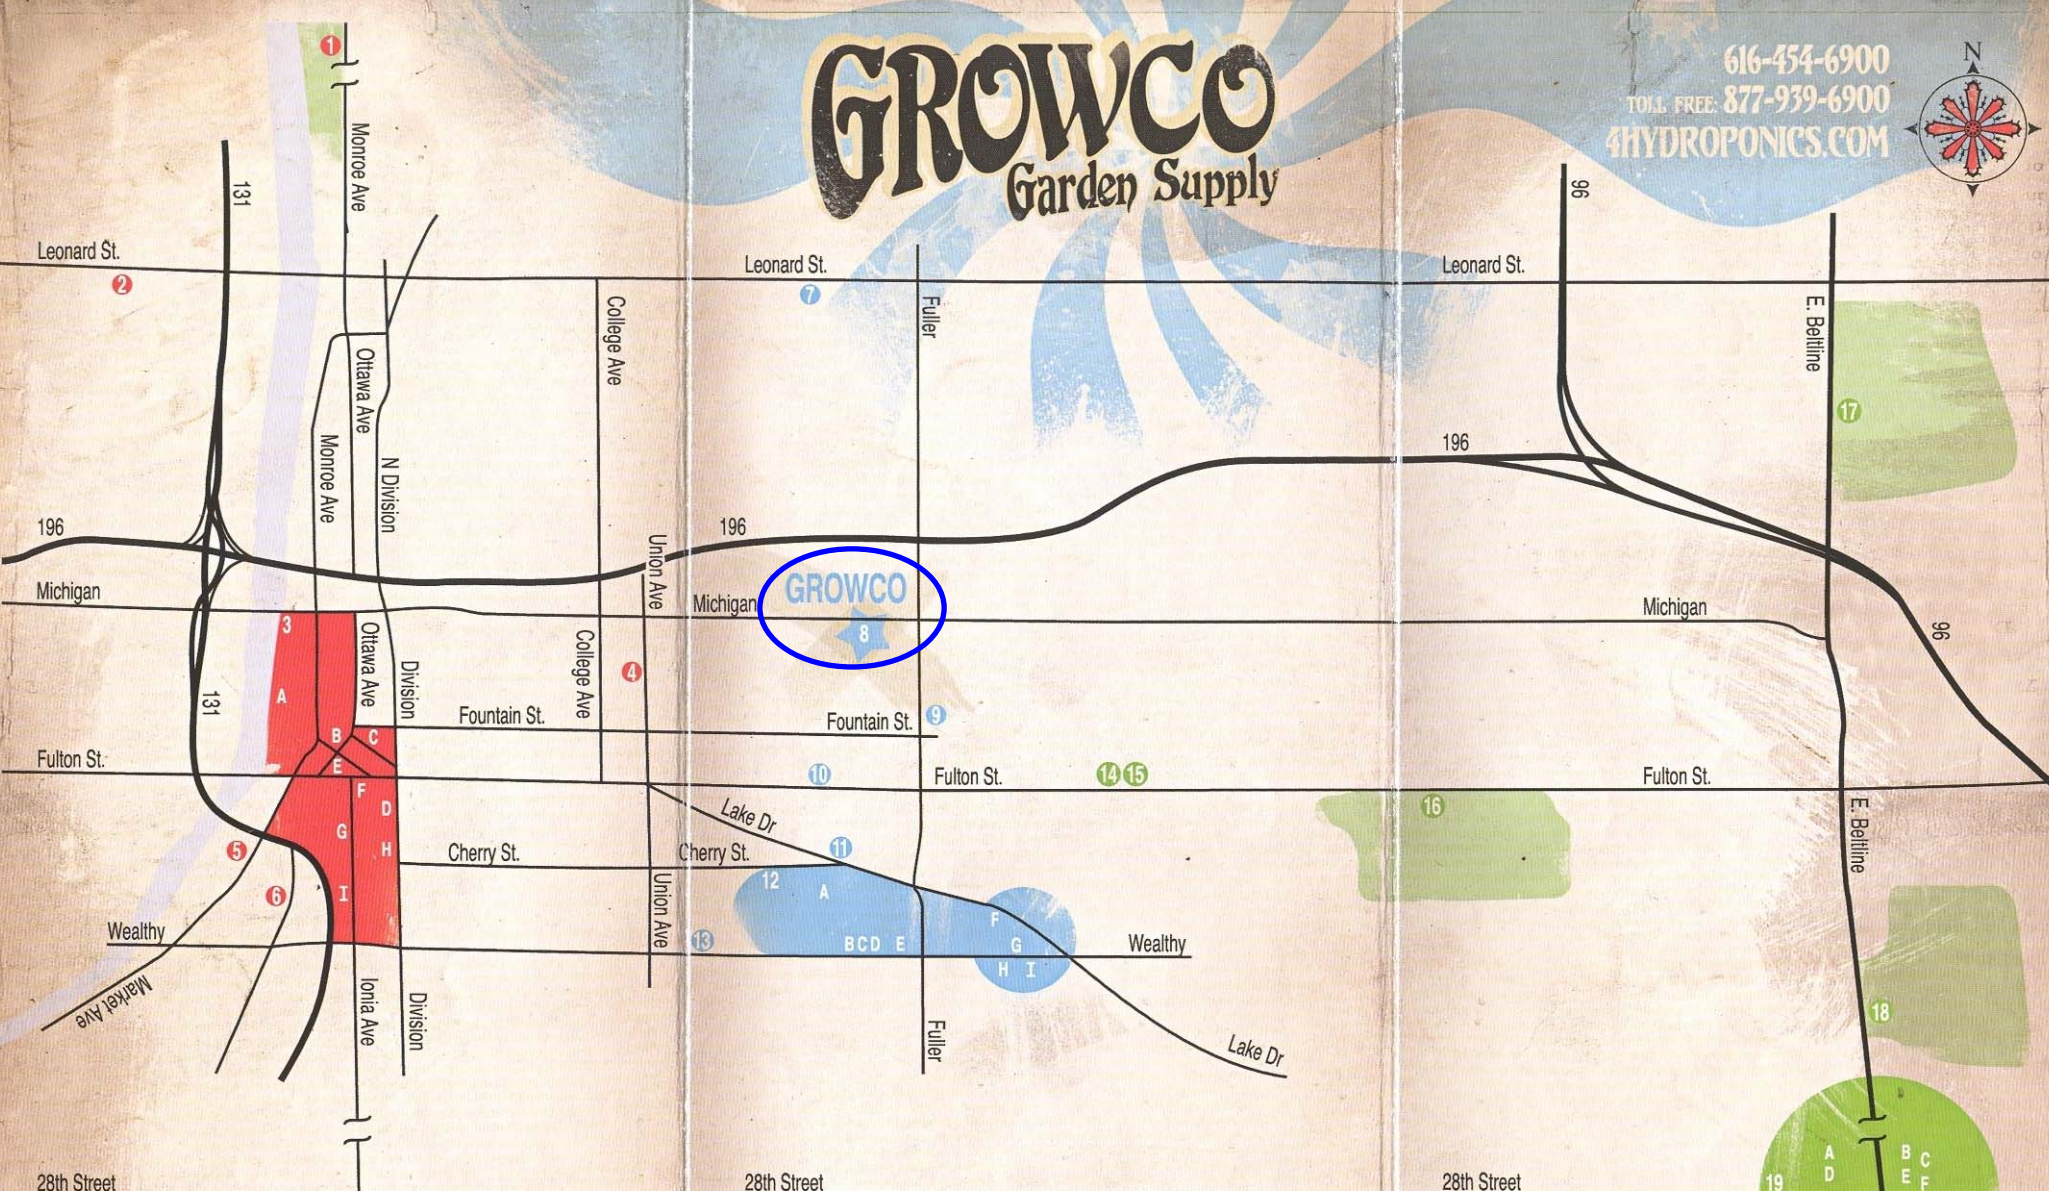

DOWNTOWN GRAND RAPIDS

1. Comstock Riverside Park - Monroe Ave NE
2. Shakedown Street - 670 Leonard St NW
3. A. JW Marriot - 235 Louis Street NW
- B. GR Art Museum - 101 Monroe Ctr NW
- C. Mad Cap - 98 Monroe Center St
- D. Bohemia Too - 10 Weston SE
- E. The Bob - 20 Monroe Ave NW
- F. Sanchez A Tapas Bistro & Cafe - 38 W Fulton St
- G. Hop Cat - 25 Ionia Ave SW # 100
- H. Vertigo Music - 129 Division Ave S
- I. Purple East - 250 Ionia Ave SW
4. Martha's Vineyard / Natuckit Bakery - 200 Union Ave NE
5. The Intersection - 133 Grandville Ave SW
6. Founder's Brewery - 235 Grandville Ave SW

MIDTOWN EASTOWN AREA

7. Vitale's Sports Bar - 834 Leonard St NE
8. Growco Garden Supply - 1042 Michigan St NE
9. Dog Park - (across from) 1304 Lyon St NE
10. Palace of India - 961 Fulton St E
11. Marie Catrib's - 1001 Lake Dr SE
12. A. Gaia Cafe - 209 Diamond Ave SE
- B. Meanwhile Bar - 1005 Wealthy St SE
- C. Electric Cheetah - 1015 Wealthy St SE
- D. Brick Road Pizza - 1017 Wealthy St SE
- E. The Sparrows - 1035 Wealthy St SE
- F. Bombay Cuisine - 1420 Lake Dr SE
- G. Yesterdog - 1505 Wealthy St SE
- H. Mystic Mill (Windmill) - 1436 Wealthy St
- I. Mulligans - 1518 Wealthy St SE
13. Wealthy Street Bakery - 608 Wealthy St SE

OUTER GRAND RAPIDS

14. Schnitz Deli - 315 Fulton St E
15. Common Grounds Coffee House - 1319 Fulton St E
16. Aquinas College (Trails) - 1607 Robinson Rd SE
17. Frederik Meijer Gardens - 1000 E Beltline Ave NE
18. Nature Trail - (Near Calvin College) 1610 Michigan 44
19. A. Woodland Mall - 3195 28th St SE
- B. Best Buy - 2650 E Beltline Ave SE # N
- C. Centerpointe Mall - 3665 28th St SE
- D. Bar Louie's - 3191 28th St SE
- E. Uchello's - 2630 E Beltline Ave SE
- F. Grand Rapids Brewing - 3689 28th St SE
20. Shang Hai Ichiban - 3005 Broadmoor Ave